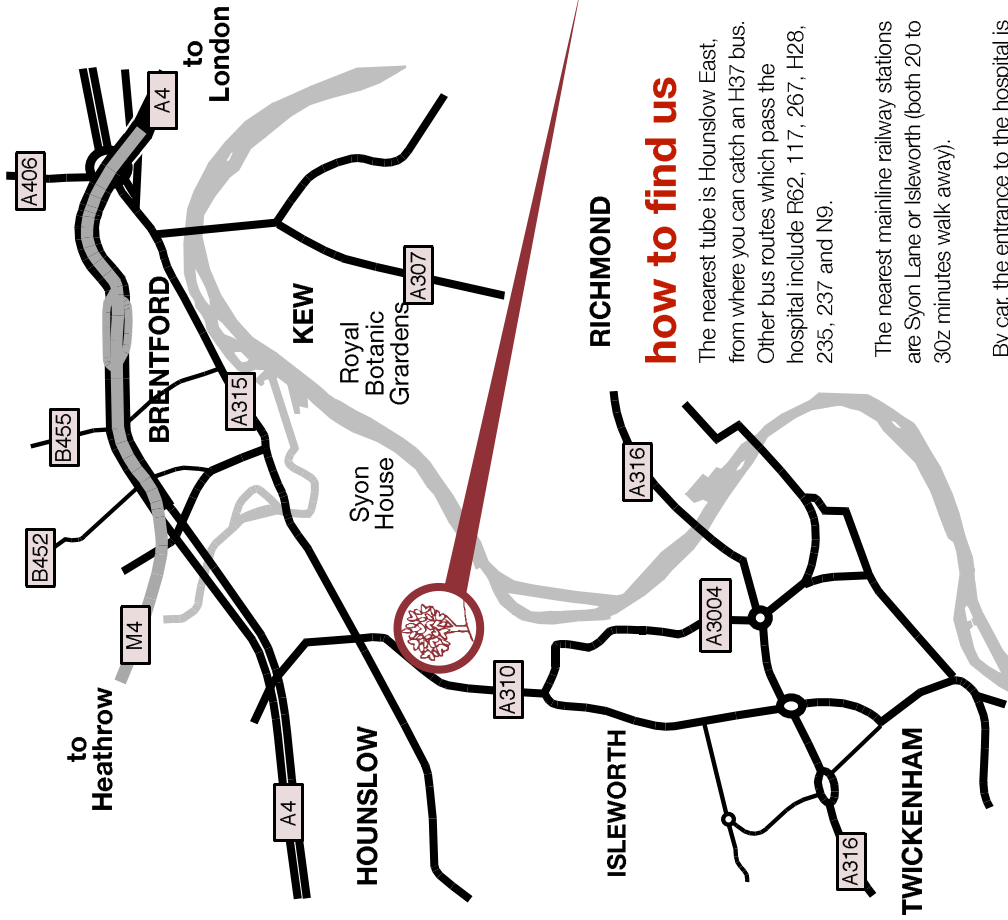

**where are we?**

### RICHMOND

#### how to find us

The nearest tube is Hounslow East, from where you can catch an H37 bus. Other bus routes which pass the hospital include R62, 117, 267, H28, 235, 237 and N9.

The nearest mainline railway stations are Syon Lane or Isleworth (both 20 to 30z minutes walk away).

By car, the entrance to the hospital is directly off Twickenham Road and The Mulberry Centre is signposted from there. We have a small car park which is reserved for our visitors and staff.